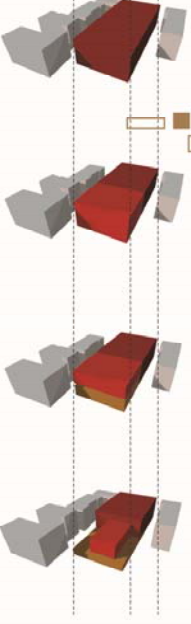

THE FORM OF THE OBJECT